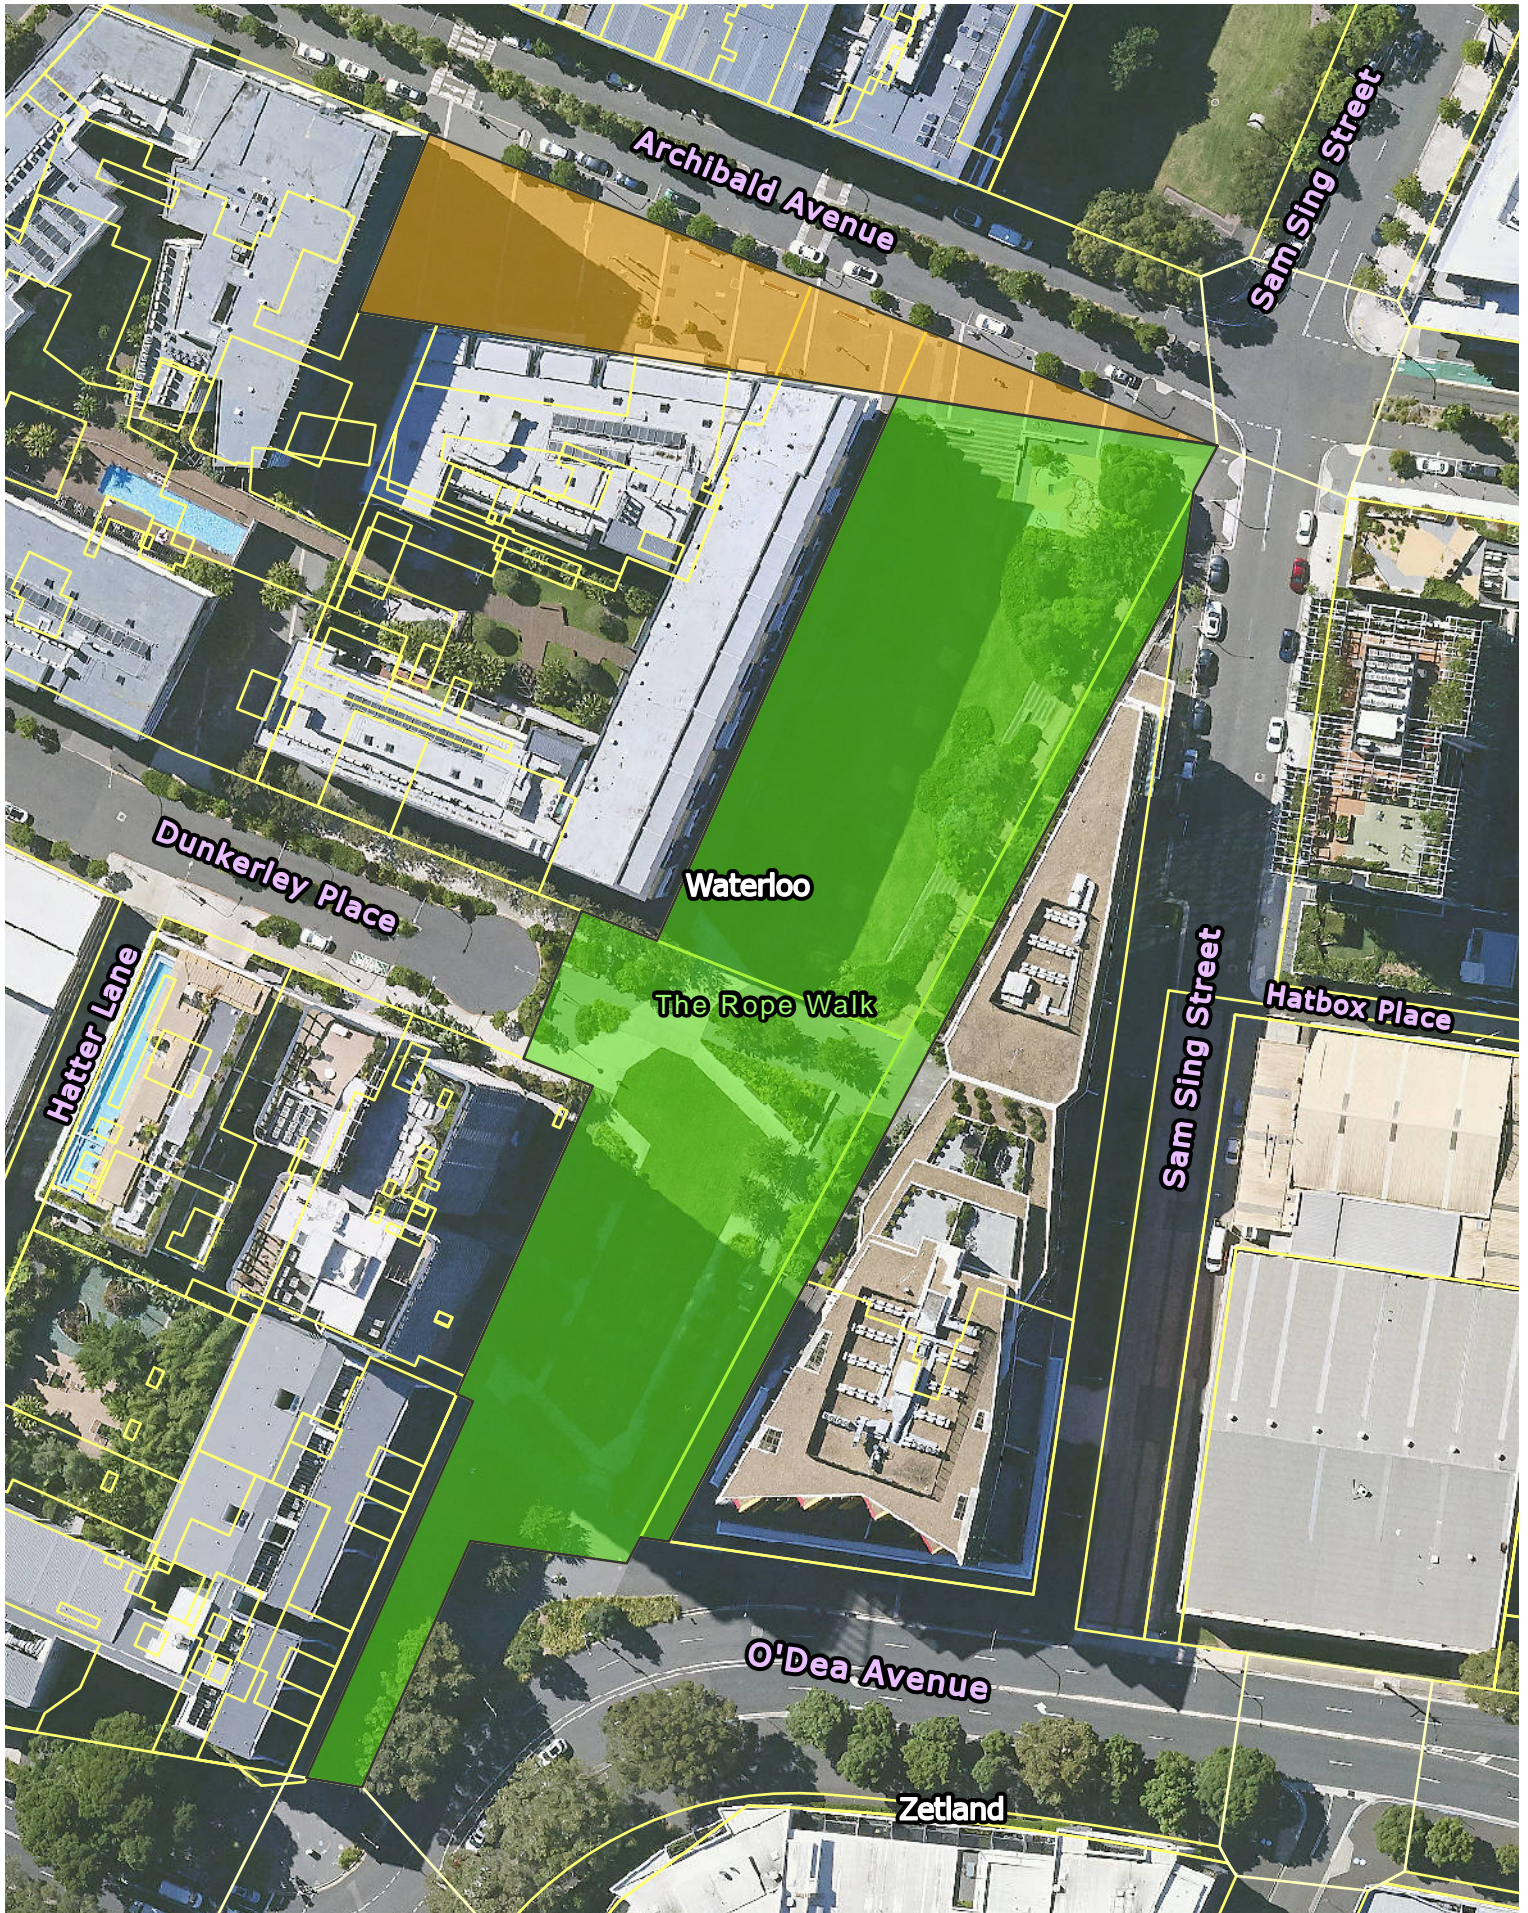

Site Categorisation

- General Community Use
- Park
- Sportsground

253