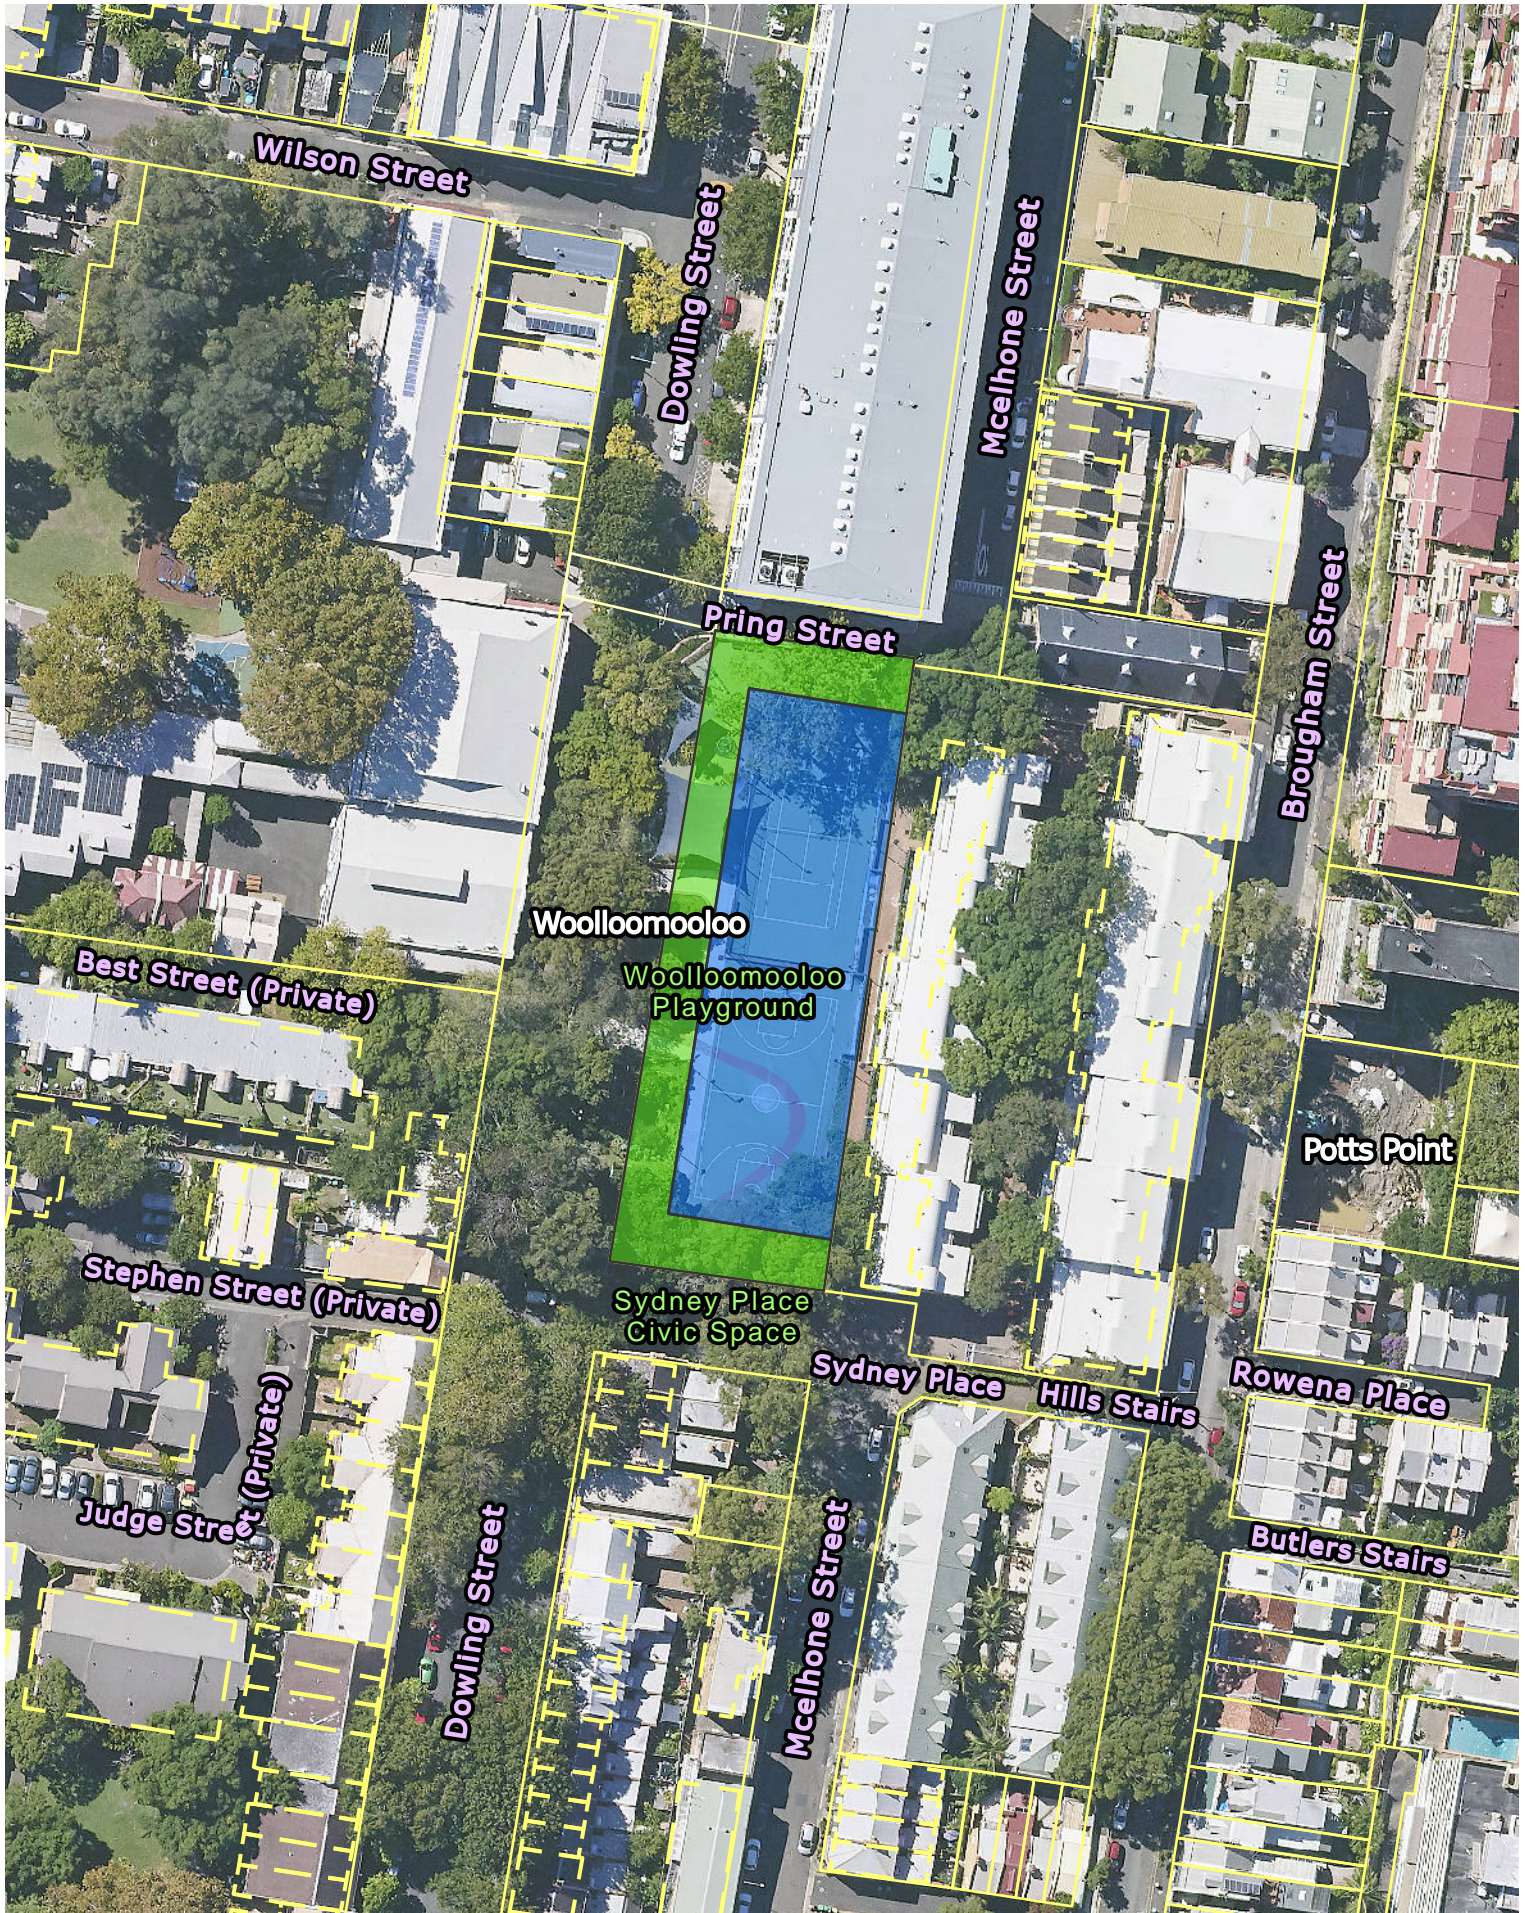

Site Categorisation

- General Community Use
- Park
- Sportsground