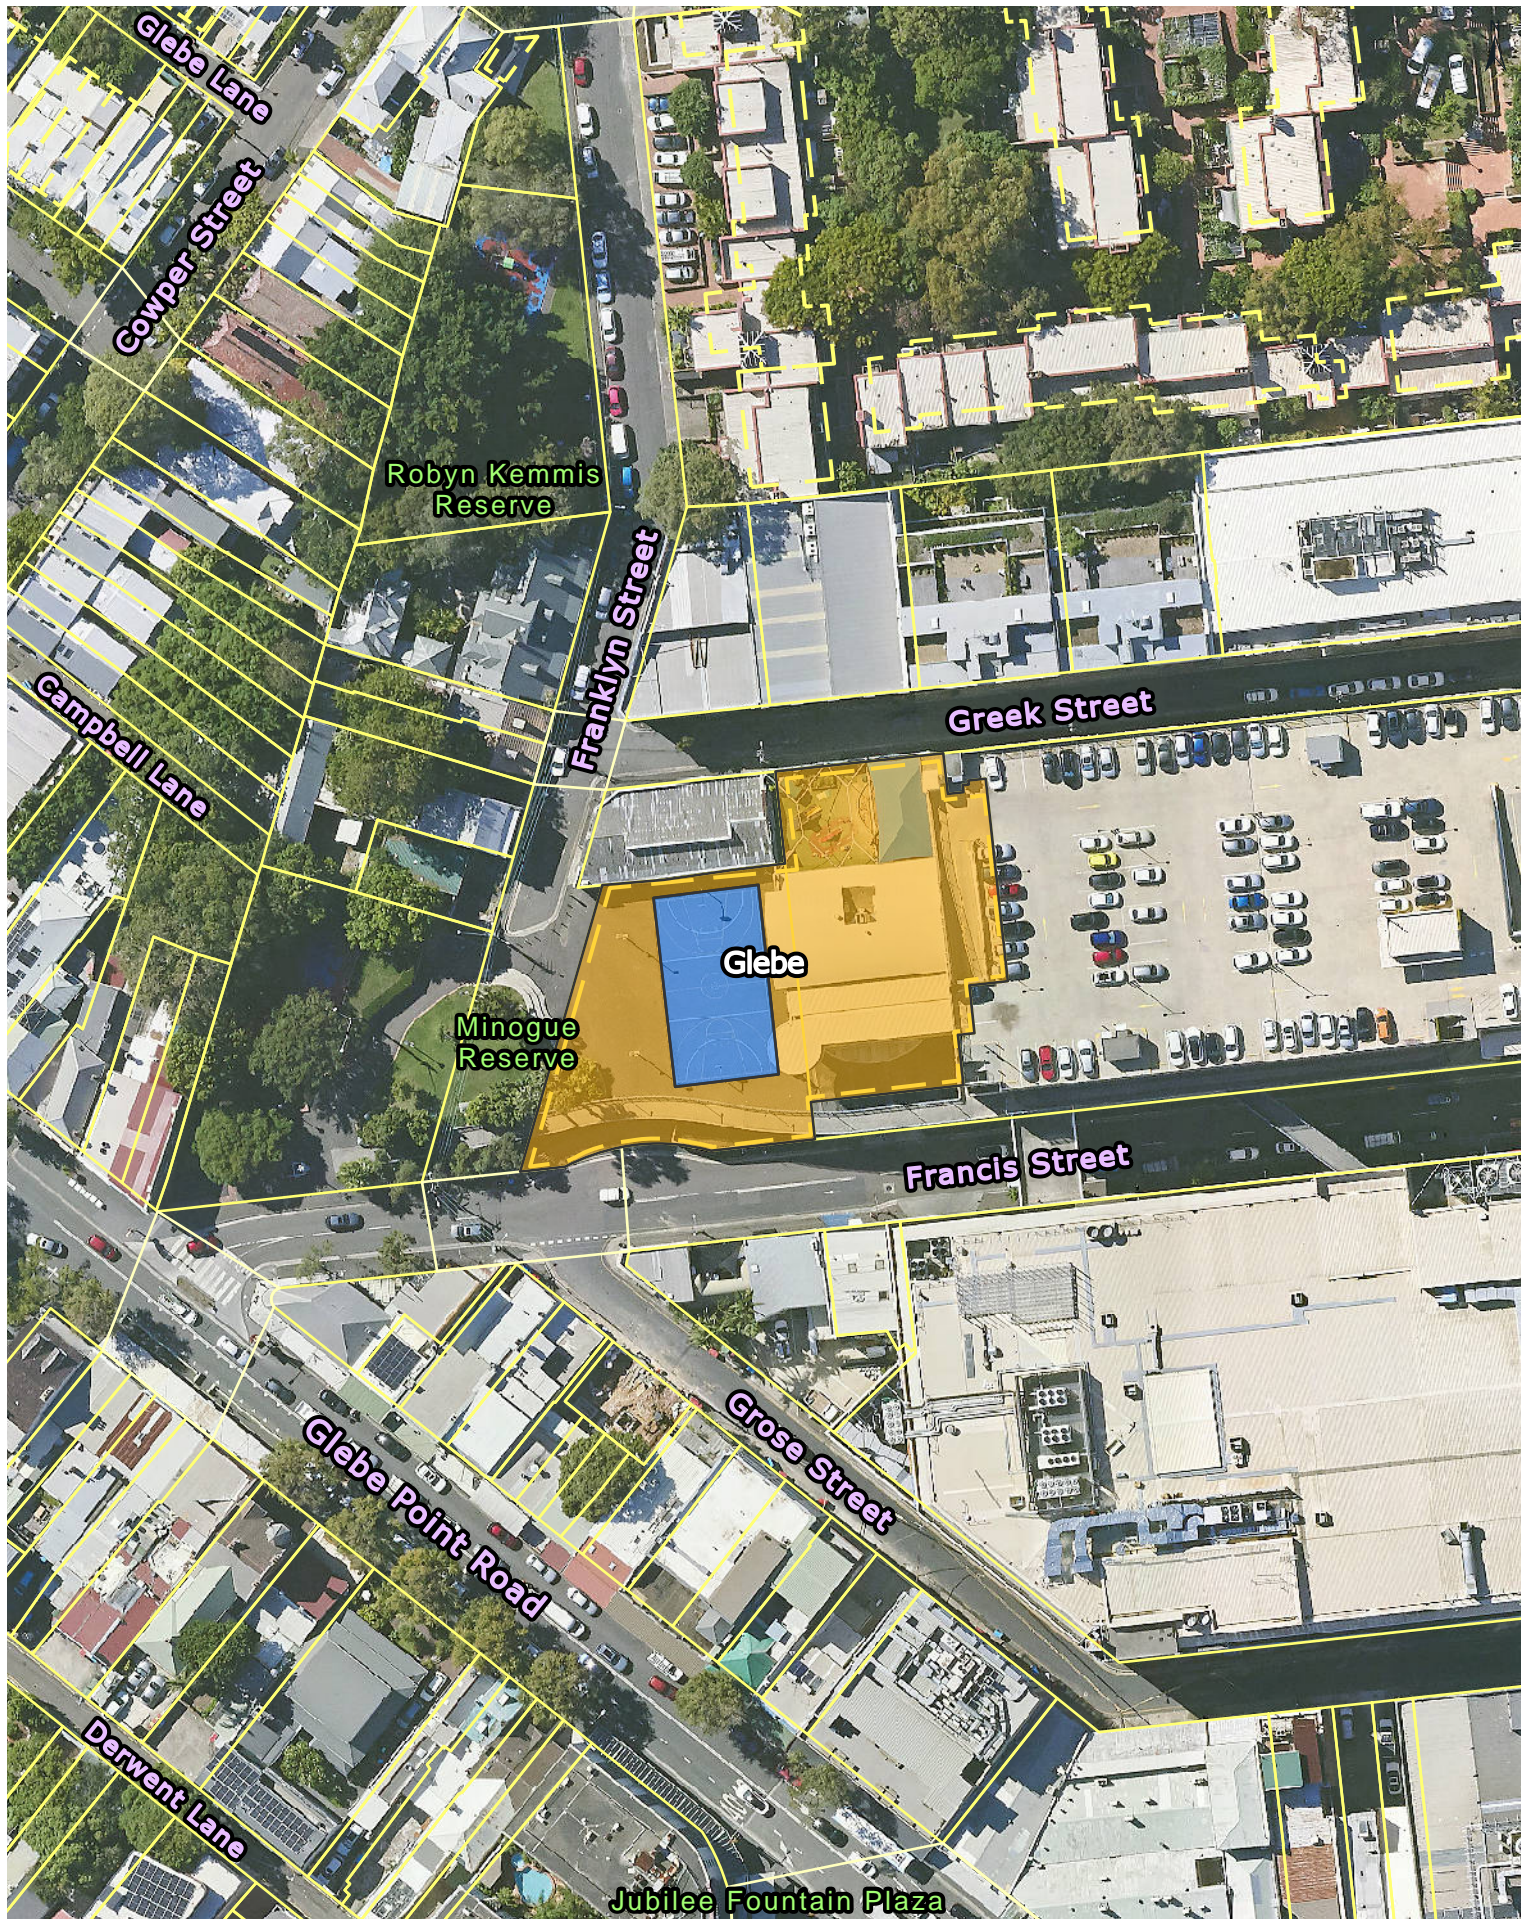

Site Categorisation

- General Community Use
- Park
- Sportsground

261