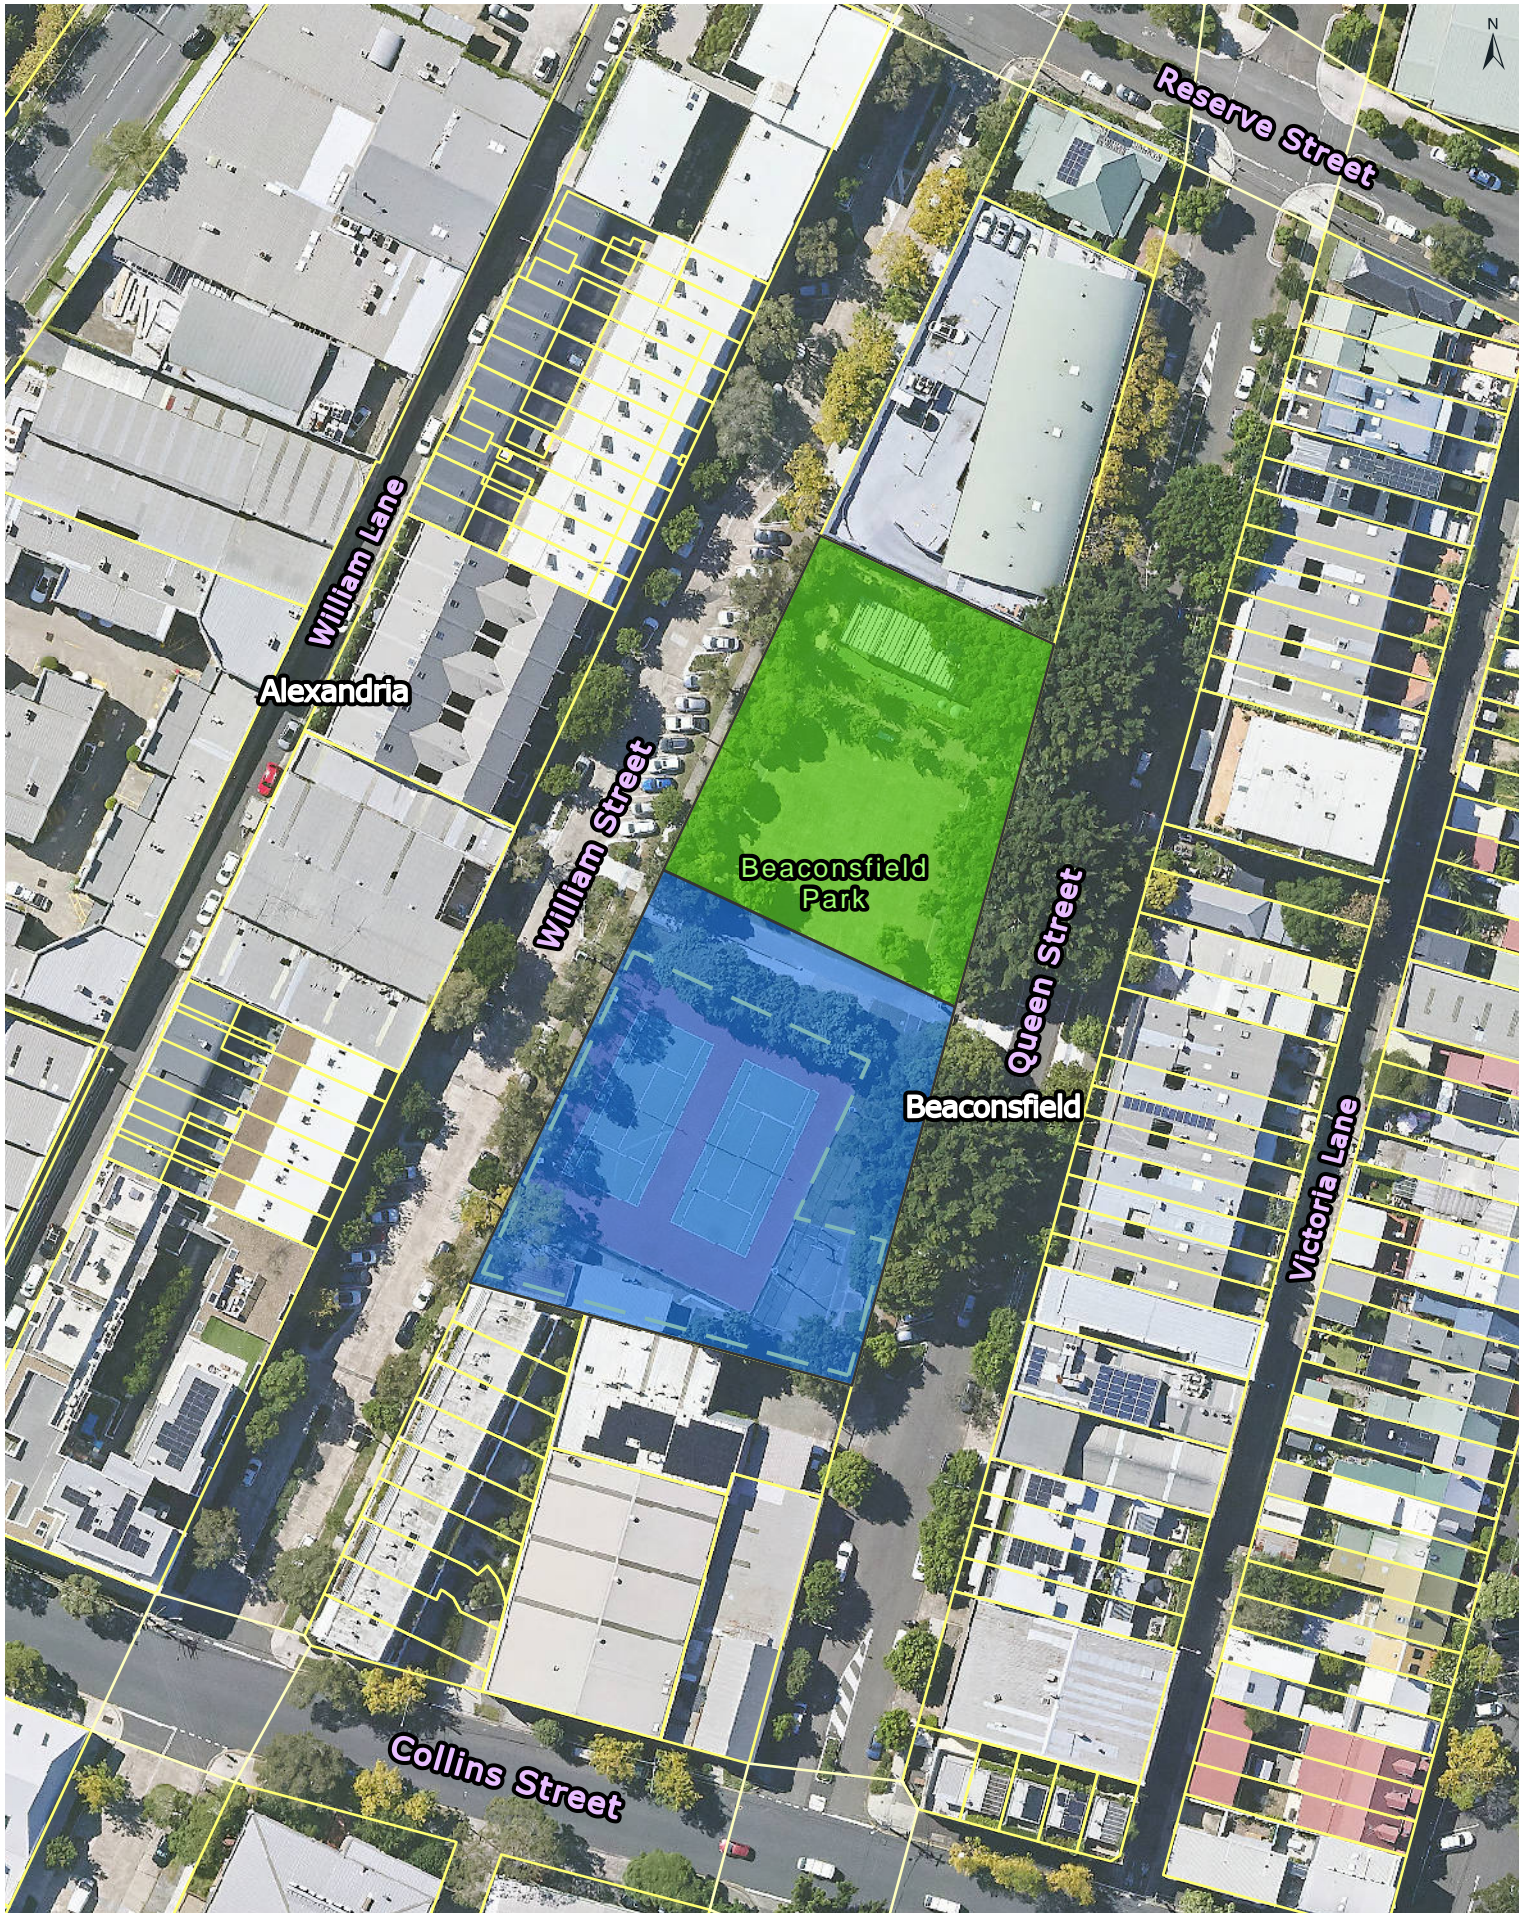

Site Categorisation

- General Community Use
- Park
- Sportsground

247